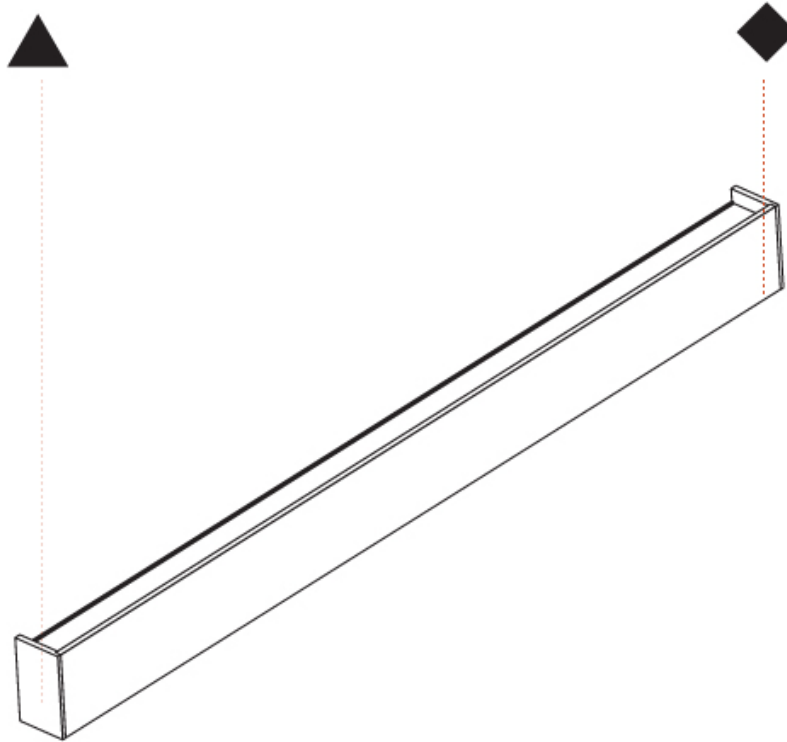

A33284-

PROJECT	_____
TYPE	_____
SPECIFIER	_____
QUANTITY	_____
DATE	_____