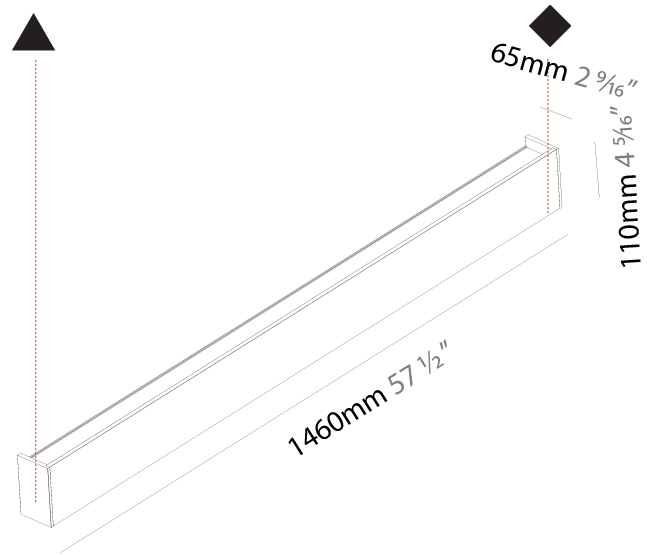

GENERAL

Series: Never Ending
Brand: Prolicht
Division: Architectural
Mounting Type: Surface
Mounting Location: Wall
Subcategory: Profile

PHYSICAL

Shape: Rectangle
Length (mm): 1460
Length (in): 57 ½
Height (mm): 110
Height (in): 4 ⅝
Extension (mm): 65
Extension (in): 2 ⅞
Light Distribution: Direct / Indirect
Weight (kg): 5.3
Weight (lbs): 11.68
Diffuser: PMMA - Opal
Fixture Finish: [ANA / SSR / BKV / CWI / CRY / HAB / MSR / UFT / ITA / RUA / OGR / FTG / MYG / RWR / LOD / PUS / FRO / FUP / KIA / POP / BLS / SPG / MEY / GOH / GUM / CHC / COM / ABZ / JAG / OBR / MOS / ROR](#)
Fixture Material: Extruded Aluminum

ELECTRICAL

Lamp Type: LED (Zhaga Standard)
Input Wattage (W): 25
Total Output Wattage (W): 20 / 18.5 (3500K)
Dimming: [Non-Dimming / Phase Dimming (120Vac only) / 0-10V Dimming](#)
Driver Included: Yes
Driver Location: Integrated
Driver Type: Constant Current - 120/277Vac
Driver Class: Class 2
Input Voltage (V): 120 - 277
Constant Current (MA): 350 / 625 (3500K)

LED

Color Temperature (°K): [3000 / 3500 / 4000](#)
Max. Delivered Lumen (lm): 1530 / 1578 / 1610
CRI: >80 CRI
Lamp Life (hrs): 50000

OPTICAL

RATINGS AND CERTIFICATIONS

Certified By: Certified for North American Standards
IP rating: IP20

PROJECT
TYPE
SPECIFIER
QUANTITY
DATE