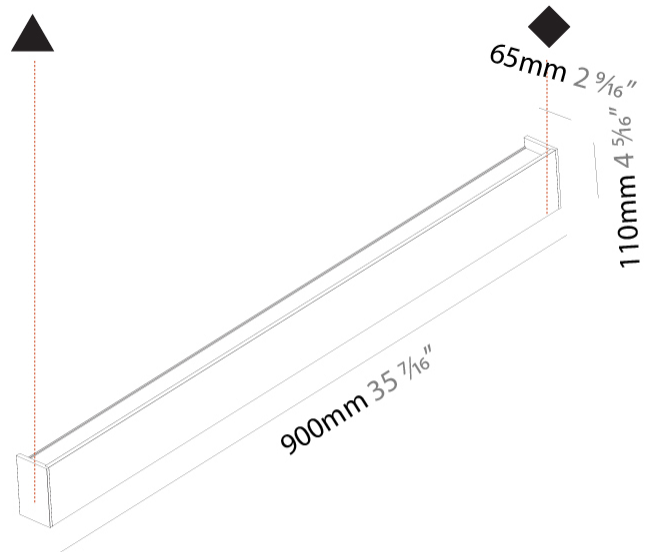

GENERAL

Series: Never Ending
Brand: Prolicht
Division: Architectural
Mounting Type: Surface
Mounting Location: Wall
Subcategory: Profile

PHYSICAL

Shape: Rectangle
Length (mm): 900
Length (in): 35 ⁷/₁₆
Height (mm): 110
Depth (mm): 65
Height (in): 4 ⁵/₁₆
Depth (in): 2 ⁷/₁₆
Light Distribution: Direct / Indirect
Weight (kg): 3.5
Weight (lbs): 7.71
Diffuser: PMMA - Opal
Fixture Finish: ANA / SSR / BKV / CWI / CRY / HAB / MSR / UFT / ITA / RUA / OGR / FTG / MYG / RWR / LOD / PUS / FRO / FUP / KIA / POP / BLS / SPG / MEY / GOH / GUM / CHC / COM / ABZ / JAG / OBR / MOS / ROR
Fixture Material: Extruded Aluminum

ELECTRICAL

Lamp Type: LED (Zhaga Standard)
Input Wattage (W): 15
Total Output Wattage (W): 12 / 11.1 (3500K)
Dimming: Non-Dimming / Phase Dimming (120Vac only) / 0-10V Dimming
Driver Included: Yes
Driver Location: Integrated
Driver Type: Constant Current - 120 / 277Vac
Driver Class: Class 2
Input Voltage (V): 120 - 277
Constant Current (MA): 350 / 375 (3500K)

LED

Color Temperature (°K): 3000 / 3500 / 4000
Max. Delivered Lumen (lm): 920 / 951 / 970
CRI: >80 CRI
Lamp Life (hrs): 50000

OPTICAL

RATINGS AND CERTIFICATIONS

Certified By: Certified for North American Standards
IP rating: IP20

PROJECT
TYPE
SPECIFIER
QUANTITY
DATE